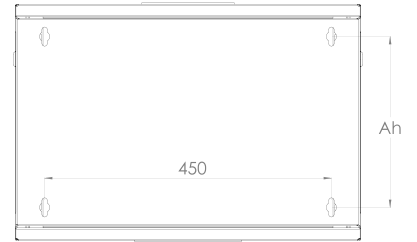

CONSTRUCTION
DRAWINGS

REAR VIEW