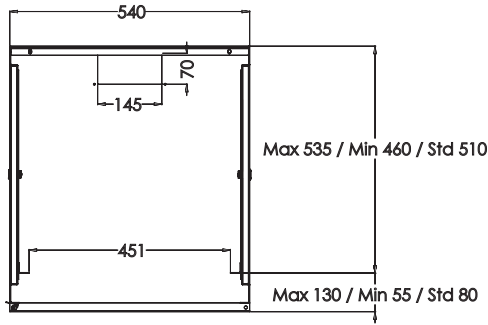

SIDE VIEW

REAR VIEW

TOP VIEW

EXPLODED VIEW

CONSTRUCTION DRAWINGS

D=600

D=450

MAX/STD/MIN EQUIPMENT MOUNTING DISTANCE

FRONT DOOR OPENING ANGLE

DIMENSIONS IN WIDTH AND HEIGHT

EURObox Series Wall Mounting 19" Cabinets W=540mm D=450/600mm.

ROOT Product Number ***	Product Description	Size WxDxH mm	h size in U	h in mm	*H mm, overall without feet and/or castor	Width Overall mm	Ah Wall Mounting h mm	Width Rail to Rail mm	Depth Overall mm	**Depth Shipping Conf. Rail to Rear Panel mm	QTY IN PACKAGE	PACKING DIMENSIONS WxDxH mm	Standard NET Weight of product kgs	Gross Weight of Product kgs	QTY IN PALETTE	PALETTE DIMENSIONS WxDxH mm	Palette Weight kgs
LN-EUBOX07U5445-LG-1	7U 19" Wall Mounting Cabinets W=540mm D=450mm	540x450x373	7U	311	373	540	268	19"	450	360	1	560x470x400	12,5	12,9	20	1000x1200x2150	278
LN-EUBOX09U5445-LG-1	9U 19" Wall Mounting Cabinets W=540mm D=450mm	540x450x462	9U	400	462	540	367	19"	450	360	1	560x470x460	14	14,6	16	1000x1200x2000	263
LN-EUBOX12U5445-LG-1	12U 19" Wall Mounting Cabinets W=540mm D=450mm	540x450x596	12U	533	596	540	490	19"	450	360	1	560x470x595	16,5	17,2	12	1000x1200x1950	226
LN-EUBOX16U5445-LG-1	16U 19" Wall Mounting Cabinets W=540mm D=450mm	540x450x773	16U	711	773	540	668	19"	450	360	1	560x470x800	18	19	10	1000x1200x2350	210
LN-EUBOX07U5460-LG-1	7U 19" Wall Mounting Cabinets W=540mm D=600mm	540x600x373	7U	311	373	540	268	19"	600	510	1	560x620x400	15	15,6	20	1100x1300x2150	346
LN-EUBOX09U5460-LG-1	9U 19" Wall Mounting Cabinets W=540mm D=600mm	540x600x462	9U	400	462	540	367	19"	600	510	1	560x620x460	16,5	17,2	16	1100x1300x2000	300
LN-EUBOX12U5460-LG-1	12U 19" Wall Mounting Cabinets W=540mm D=600mm	540x600x596	12U	533	596	540	490	19"	600	510	1	560x620x595	20	21	12	1100x1300x1950	277
LN-EUBOX16U5460-LG-1	16U 19" Wall Mounting Cabinets W=540mm D=600mm	540x600x773	16U	711	773	540	668	19"	600	510	1	560x620x800	23,5	24,7	10	1100x1300x2350	272