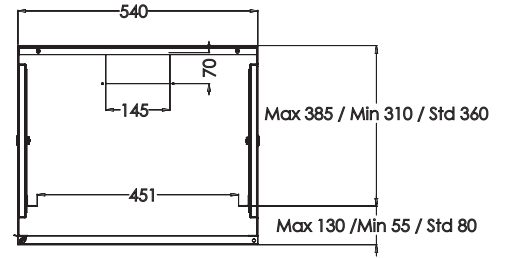

SIDE VIEW

REAR VIEW

TOP VIEW

EXPLODED VIEW

CONSTRUCTION DRAWINGS

D=600

D=450

MAX/STD/MIN EQUIPMENT MOUNTING DISTANCE

FRONT DOOR OPENING ANGLE

DIMENSIONS IN WIDTH AND HEIGHT

EURObox Series Wall Mounting 19" Cabinets W=540mm D=450/600mm.

ROOT Product Number ***	Product Description	Size WxDxH mm	h size in U	h in mm	*H mm, overall without feet and/or castor	Width Overall mm	Ah Wall Mounting h mm	Width Rail to Rail mm	Depth Overall mm	**Depth Shipping Conf. Rail to Rear Panel mm	QTY IN PACKAGE	PACKING DIMENSIONS WxDxH mm	Standard NET Weight of product kgs	Gross Weight of Product kgs	QTY IN PALETTE	PALETTE DIMENSIONS WxDxH mm	Palette Weight kgs
LN-EUBOX07U5445-LG-1	7U 19" Wall Mounting Cabinets W=540mm D=450mm	540x450x373	7U	311	373	540	268	19"	450	360	1	560x470x400	12,5	12,9	20	1000x1200x2150	278
LN-EUBOX09U5445-LG-1	9U 19" Wall Mounting Cabinets W=540mm D=450mm	540x450x462	9U	400	462	540	367	19"	450	360	1	560x470x460	14	14,6	16	1000x1200x2000	263
LN-EUBOX12U5445-LG-1	12U 19" Wall Mounting Cabinets W=540mm D=450mm	540x450x596	12U	533	596	540	490	19"	450	360	1	560x470x595	16,5	17,2	12	1000x1200x1950	226
LN-EUBOX16U5445-LG-1	16U 19" Wall Mounting Cabinets W=540mm D=450mm	540x450x773	16U	711	773	540	668	19"	450	360	1	560x470x800	18	19	10	1000x1200x2350	210
LN-EUBOX07U5460-LG-1	7U 19" Wall Mounting Cabinets W=540mm D=600mm	540x600x373	7U	311	373	540	268	19"	600	510	1	560x620x400	15	15,6	20	1100x1300x2150	346
LN-EUBOX09U5460-LG-1	9U 19" Wall Mounting Cabinets W=540mm D=600mm	540x600x462	9U	400	462	540	367	19"	600	510	1	560x620x460	16,5	17,2	16	1100x1300x2000	300
LN-EUBOX12U5460-LG-1	12U 19" Wall Mounting Cabinets W=540mm D=600mm	540x600x596	12U	533	596	540	490	19"	600	510	1	560x620x595	20	21	12	1100x1300x1950	277
LN-EUBOX16U5460-LG-1	16U 19" Wall Mounting Cabinets W=540mm D=600mm	540x600x773	16U	711	773	540	668	19"	600	510	1	560x620x800	23,5	24,7	10	1100x1300x2350	272