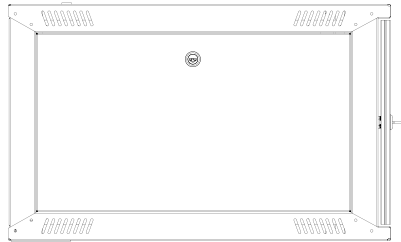

Environment Friendly;
*Environmental awareness
*RoHS compliancy
*% 100 Recyclable
Material

EURObox Wall Mounting series Enclosures with 19" w:540mm and d:450/600mm sizes, in 4 different U heights, gives a wide selection chart for users.

Standard Color:

RAL 7035 Light Grey
(Stock Delivery)

Optional Color:

RAL 9005 Black

CONSTRUCTION
DRAWINGS

BOTTOM VIEW

ISOMETRIC VIEW

FRONT VIEW