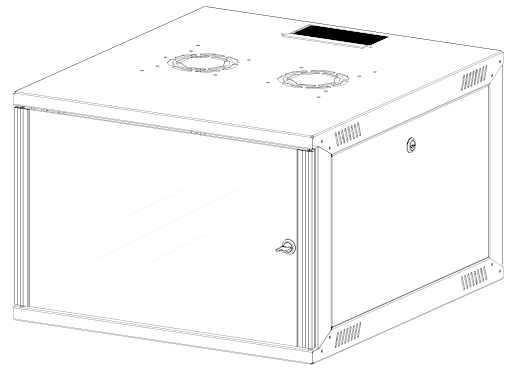

Environment Friendly;
*Environmental awareness
*RoHS compliancy
*% 100 Recyclable
Material

EURObox Wall Mounting series Enclosures with 19" w:540mm and d:450/600mm sizes, in 4 different U heights, gives a wide selection chart for users.

Standard Color:

RAL 7035 Light Grey
(Stock Delivery)

Optional Color:

RAL 9005 Black

CONSTRUCTION
DRAWINGS

BOTTOM VIEW

ISOMETRIC VIEW

FRONT VIEW