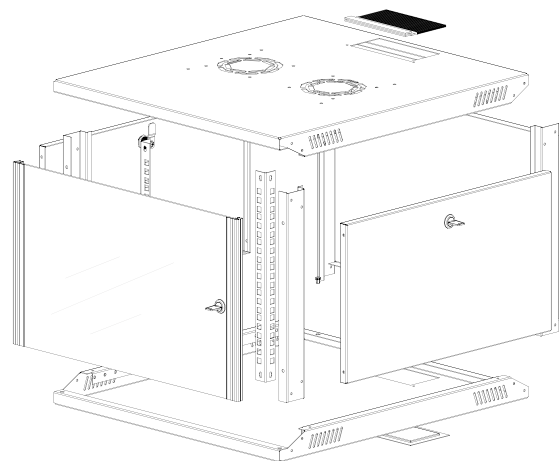

EXPLODED VIEW