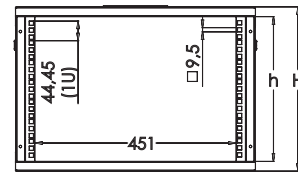

SIDE VIEW

REAR VIEW

TOP VIEW

EXPLODED VIEW

CONSTRUCTION DRAWINGS

D=600

D=450

MAX/STD/MIN EQUIPMENT MOUNTING DISTANCE

FRONT DOOR OPENING ANGLE

DIMENSIONS IN WIDTH AND HEIGHT

EURObox Series Wall Mounting 19" Cabinets W=540mm D=450/600mm.

ROOT Product Number ***	Product Description	Size WxDxH mm	h size in U	h in mm	*H mm, overall without feet and/or castor	Width Overall mm	Ah Wall Mounting h mm	Width Rail to Rail mm	Depth Overall mm	**Depth Shipping Conf. Rail to Rear Panel mm	QTY IN PACKAGE	PACKING DIMENSIONS WxDxH mm	Standard NET Weight of product kgs	Gross Weight of Product kgs	QTY IN PALETTE	PALETTE DIMENSIONS WxDxH mm	Palette Weight kgs
LN-EUBOX07U5445-LG-1	7U 19" Wall Mounting Cabinets W=540mm D=450mm	540x450x373	7U	311	373	540	268	19"	450	360	1	560x470x400	12,5	12,9	20	1000x1200x2150	278
LN-EUBOX09U5445-LG-1	9U 19" Wall Mounting Cabinets W=540mm D=450mm	540x450x462	9U	400	462	540	367	19"	450	360	1	560x470x460	14	14,6	16	1000x1200x2000	263
LN-EUBOX12U5445-LG-1	12U 19" Wall Mounting Cabinets W=540mm D=450mm	540x450x596	12U	533	596	540	490	19"	450	360	1	560x470x595	16,5	17,2	12	1000x1200x1950	226
LN-EUBOX16U5445-LG-1	16U 19" Wall Mounting Cabinets W=540mm D=450mm	540x450x773	16U	711	773	540	668	19"	450	360	1	560x470x800	18	19	10	1000x1200x2350	210
LN-EUBOX07U5460-LG-1	7U 19" Wall Mounting Cabinets W=540mm D=600mm	540x600x373	7U	311	373	540	268	19"	600	510	1	560x620x400	15	15,6	20	1100x1300x2150	346
LN-EUBOX09U5460-LG-1	9U 19" Wall Mounting Cabinets W=540mm D=600mm	540x600x462	9U	400	462	540	367	19"	600	510	1	560x620x460	16,5	17,2	16	1100x1300x2000	300
LN-EUBOX12U5460-LG-1	12U 19" Wall Mounting Cabinets W=540mm D=600mm	540x600x596	12U	533	596	540	490	19"	600	510	1	560x620x595	20	21	12	1100x1300x1950	277
LN-EUBOX16U5460-LG-1	16U 19" Wall Mounting Cabinets W=540mm D=600mm	540x600x773	16U	711	773	540	668	19"	600	510	1	560x620x800	23,5	24,7	10	1100x1300x2350	272