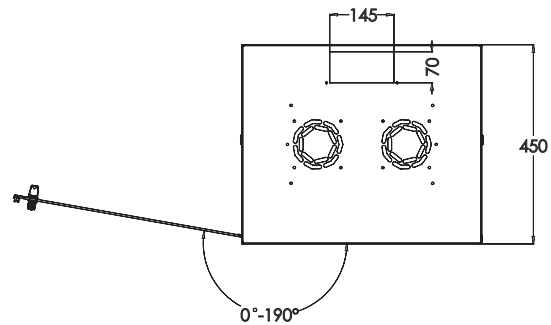

FRONT DOOR OPENING ANGLE

DIMENSIONS IN WIDTH AND HEIGHT

EURObox Series Wall Mounting 19" Cabinets W=540mm D=450/600mm.

ROOT Product Number ***	Product Description	Size WxDxH mm	h size in U	h in mm	*H mm, overall without feet and/or castor	Width Overall mm	Ah Wall Mounting h mm	Width Rail to Rail mm	Depth Overall mm	**Depth Shipping Conf. Rail to Rear Panel mm	QTY IN PACKAGE	PACKING DIMENSIONS WxDxH mm	Standard NET Weight of product kgs	Gross Weight of Product kgs	QTY IN PALETTE	PALETTE DIMENSIONS WxDxH mm	Palette Weight kgs
LN-EUBOX07U5445-LG-1	7U 19" Wall Mounting Cabinets W=540mm D=450mm	540x450x373	7U	311	373	540	268	19"	450	360	1	560x470x400	12,5	12,9	20	1000x1200x2150	278
LN-EUBOX09U5445-LG-1	9U 19" Wall Mounting Cabinets W=540mm D=450mm	540x450x462	9U	400	462	540	367	19"	450	360	1	560x470x460	14	14,6	16	1000x1200x2000	263
LN-EUBOX12U5445-LG-1	12U 19" Wall Mounting Cabinets W=540mm D=450mm	540x450x596	12U	533	596	540	490	19"	450	360	1	560x470x595	16,5	17,2	12	1000x1200x1950	226
LN-EUBOX16U5445-LG-1	16U 19" Wall Mounting Cabinets W=540mm D=450mm	540x450x773	16U	711	773	540	668	19"	450	360	1	560x470x800	18	19	10	1000x1200x2350	210
LN-EUBOX07U5460-LG-1	7U 19" Wall Mounting Cabinets W=540mm D=600mm	540x600x373	7U	311	373	540	268	19"	600	510	1	560x620x400	15	15,6	20	1100x1300x2150	346
LN-EUBOX09U5460-LG-1	9U 19" Wall Mounting Cabinets W=540mm D=600mm	540x600x462	9U	400	462	540	367	19"	600	510	1	560x620x460	16,5	17,2	16	1100x1300x2000	300
LN-EUBOX12U5460-LG-1	12U 19" Wall Mounting Cabinets W=540mm D=600mm	540x600x596	12U	533	596	540	490	19"	600	510	1	560x620x595	20	21	12	1100x1300x1950	277
LN-EUBOX16U5460-LG-1	16U 19" Wall Mounting Cabinets W=540mm D=600mm	540x600x773	16U	711	773	540	668	19"	600	510	1	560x620x800	23,5	24,7	10	1100x1300x2350	272