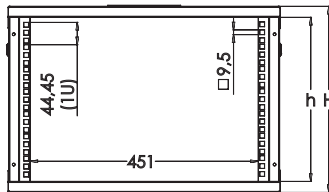

SIDE VIEW

REAR VIEW

TOP VIEW

EXPLODED VIEW

CONSTRUCTION DRAWINGS

D=600

D=450

MAX/STD/MIN EQUIPMENT MOUNTING DISTANCE

FRONT DOOR OPENING ANGLE

DIMENSIONS IN WIDTH AND HEIGHT

EURObox Series Wall Mounting 19" Cabinets W=540mm D=450/600mm.

ROOT Product Number ***	Product Description	Size WxDxH mm	h size in U	h in mm	*H mm, overall without feet and/or castor	Width Overall mm	Ah Wall Mounting h mm	Width Rail to Rail mm	Depth Overall mm	**Depth Shipping Conf. Rail to Rear Panel mm	QTY IN PACKAGE	PACKING DIMENSIONS WxDxH mm	Standard NET Weight of product kgs	Gross Weight of Product kgs	QTY IN PALETTE	PALETTE DIMENSIONS WxDxH mm	Palette Weight kgs
LN-EUBOX07U5445-LG-1	7U 19" Wall Mounting Cabinets W=540mm D=450mm	540x450x373	7U	311	373	540	268	19"	450	360	1	560x470x400	12,5	12,9	20	1000x1200x2150	278
LN-EUBOX09U5445-LG-1	9U 19" Wall Mounting Cabinets W=540mm D=450mm	540x450x462	9U	400	462	540	367	19"	450	360	1	560x470x460	14	14,6	16	1000x1200x2000	263
LN-EUBOX12U5445-LG-1	12U 19" Wall Mounting Cabinets W=540mm D=450mm	540x450x596	12U	533	596	540	490	19"	450	360	1	560x470x595	16,5	17,2	12	1000x1200x1950	226
LN-EUBOX16U5445-LG-1	16U 19" Wall Mounting Cabinets W=540mm D=450mm	540x450x773	16U	711	773	540	668	19"	450	360	1	560x470x800	18	19	10	1000x1200x2350	210
LN-EUBOX07U5460-LG-1	7U 19" Wall Mounting Cabinets W=540mm D=600mm	540x600x373	7U	311	373	540	268	19"	600	510	1	560x620x400	15	15,6	20	1100x1300x2150	346
LN-EUBOX09U5460-LG-1	9U 19" Wall Mounting Cabinets W=540mm D=600mm	540x600x462	9U	400	462	540	367	19"	600	510	1	560x620x460	16,5	17,2	16	1100x1300x2000	300
LN-EUBOX12U5460-LG-1	12U 19" Wall Mounting Cabinets W=540mm D=600mm	540x600x596	12U	533	596	540	490	19"	600	510	1	560x620x595	20	21	12	1100x1300x1950	277
LN-EUBOX16U5460-LG-1	16U 19" Wall Mounting Cabinets W=540mm D=600mm	540x600x773	16U	711	773	540	668	19"	600	510	1	560x620x800	23,5	24,7	10	1100x1300x2350	272