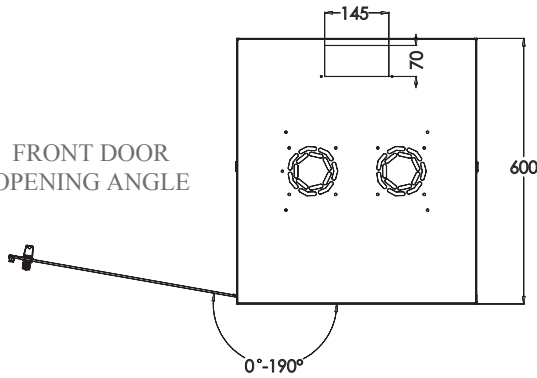

SIDE VIEW

REAR VIEW

TOP VIEW

EXPLODED VIEW

CONSTRUCTION DRAWINGS

D=600

D=450

MAX/STD/MIN EQUIPMENT MOUNTING DISTANCE

FRONT DOOR OPENING ANGLE

DIMENSIONS IN WIDTH AND HEIGHT

EURObox Series Wall Mounting 19" Cabinets W=540mm D=450/600mm.

ROOT Product Number ***	Product Description	Size WxDxH mm	h size in U	h in mm	*H mm, overall without feet and/or castor	Width Overall mm	Ah Wall Mounting h mm	Width Rail to Rail mm	Depth Overall mm	**Depth Shipping Conf. Rail to Rear Panel mm	QTY IN PACKAGE	PACKING DIMENSIONS WxDxH mm	Standard NET Weight of product kgs	Gross Weight of Product kgs	QTY IN PALETTE	PALETTE DIMENSIONS WxDxH mm	Palette Weight kgs
LN-EUBOX07U5445-LG-1	7U 19" Wall Mounting Cabinets W=540mm D=450mm	540x450x373	7U	311	373	540	268	19"	450	360	1	560x470x400	12,5	12,9	20	1000x1200x2150	278
LN-EUBOX09U5445-LG-1	9U 19" Wall Mounting Cabinets W=540mm D=450mm	540x450x462	9U	400	462	540	367	19"	450	360	1	560x470x460	14	14,6	16	1000x1200x2000	263
LN-EUBOX12U5445-LG-1	12U 19" Wall Mounting Cabinets W=540mm D=450mm	540x450x596	12U	533	596	540	490	19"	450	360	1	560x470x595	16,5	17,2	12	1000x1200x1950	226
LN-EUBOX16U5445-LG-1	16U 19" Wall Mounting Cabinets W=540mm D=450mm	540x450x773	16U	711	773	540	668	19"	450	360	1	560x470x800	18	19	10	1000x1200x2350	210
LN-EUBOX07U5460-LG-1	7U 19" Wall Mounting Cabinets W=540mm D=600mm	540x600x373	7U	311	373	540	268	19"	600	510	1	560x620x400	15	15,6	20	1100x1300x2150	346
LN-EUBOX09U5460-LG-1	9U 19" Wall Mounting Cabinets W=540mm D=600mm	540x600x462	9U	400	462	540	367	19"	600	510	1	560x620x460	16,5	17,2	16	1100x1300x2000	300
LN-EUBOX12U5460-LG-1	12U 19" Wall Mounting Cabinets W=540mm D=600mm	540x600x596	12U	533	596	540	490	19"	600	510	1	560x620x595	20	21	12	1100x1300x1950	277
LN-EUBOX16U5460-LG-1	16U 19" Wall Mounting Cabinets W=540mm D=600mm	540x600x773	16U	711	773	540	668	19"	600	510	1	560x620x800	23,5	24,7	10	1100x1300x2350	272